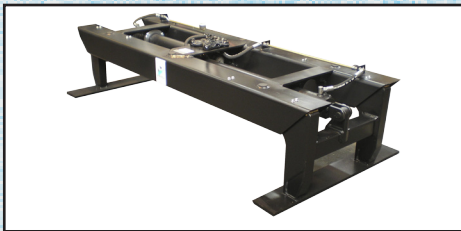

NEWS
Special and Custom
Solutions

KM 332 Special

Hydraulic Gripper

for Steel Plates

www.kinshofer.com

KM 332 Special

Hydraulic Gripper for Steel Plates

Based on the proven brick stack grapple KM 332 **KINSHOFER** has now constructed a gripper that has been developed especially for the handling of steel plates.

This new gripper has an extremely **large, hydraulic** and absolutely **synchronal adjustment range of 1680 mm!**

Even large plates can be gripped securely and trouble-free.

Integrated non-return valves guarantee a secure retention of loads and thus a safe operation with the tool. In combination with the proven **KINSHOFER**-rotator the steel plates can be easily and securely handled and precisely positioned.

TECHNICAL DATA:

Operating pressure:	240 - 320 bar
Pump capacity:	25-75 l/min
Self weight:	464 kg
Closing force:	30 kN
Load capacity:	2500 kg

More special and custom solutions can be found on our website under „Downloads“, „Products“ or the „Product News Archive“. You also have the possibility to apply for our newsletter on our website under „Service“.