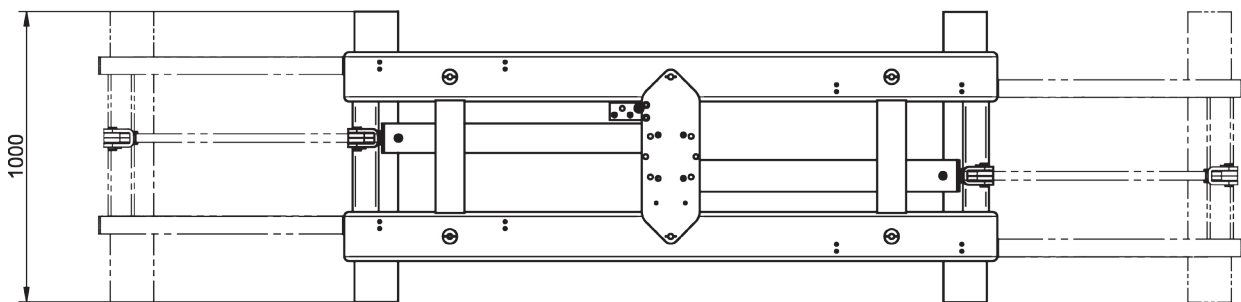

This new gripper has an extremely **large, hydraulic** and absolutely **synchronal adjustment range of 1680 mm!**

Even large plates can be gripped securely and trouble-free.

Integrated non-return valves guarantee a secure retention of loads and thus a safe operation with the tool. In combination with the proven **KINSHOFER**-rotator the steel plates can be easily and securely handled and precisely positioned.

TECHNICAL DATA:

Operating pressure:	240 - 320 bar
Pump capacity:	25-75 l/min
Self weight:	464 kg
Closing force:	30 kN
Load capacity:	2500 kg

More special and custom solutions can be found on our website under „Downloads“, „Products“ or the „Product News Archive“. You also have the possibility to apply for our newsletter on our website under „Service“.