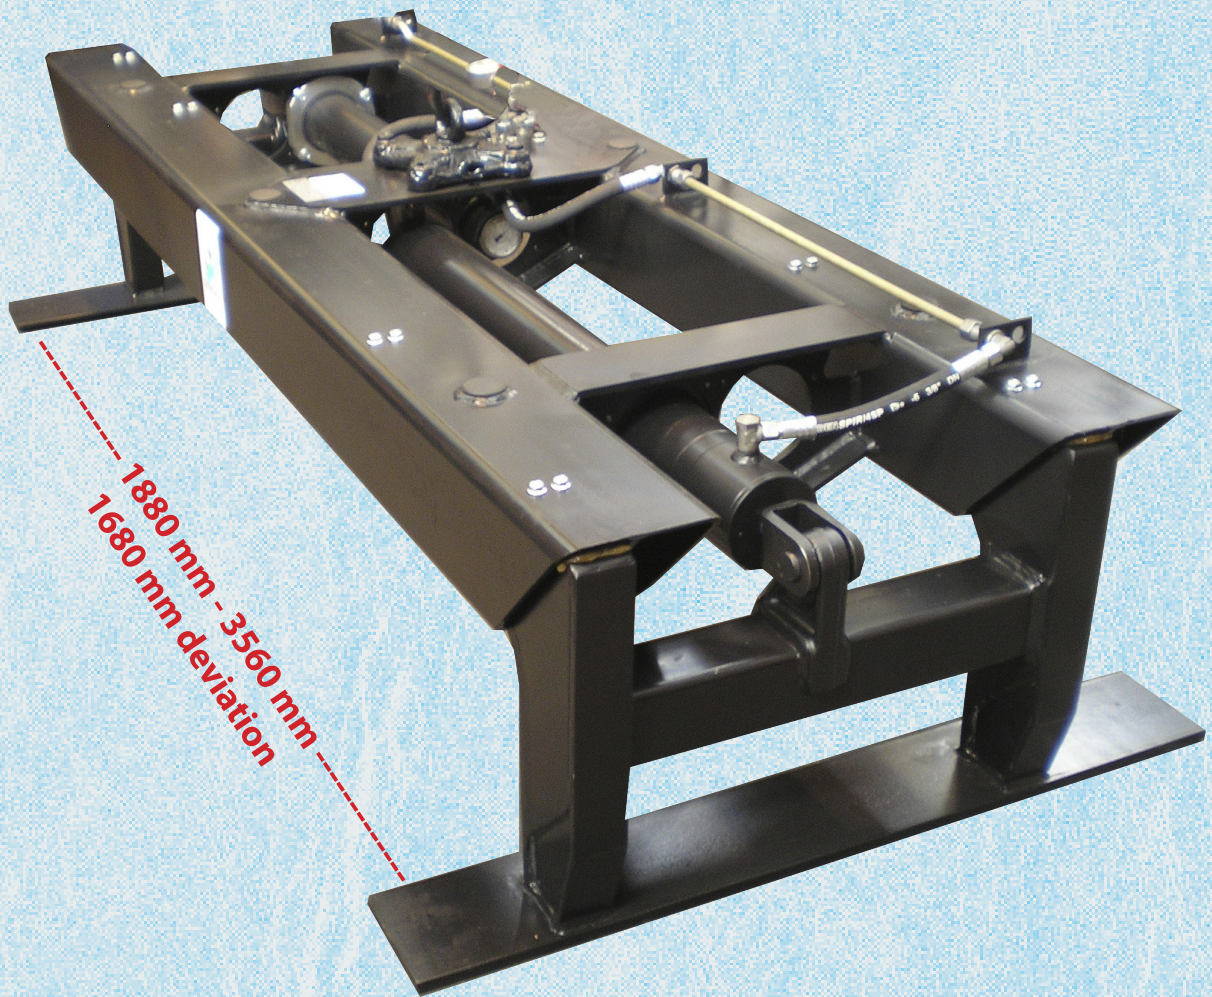

NEWS
Special and Custom
Solutions

KM 332 Special

Hydraulic Gripper

for Steel Plates

www.kinshofer.com

KM 332 Special

Hydraulic Gripper for Steel Plates

Based on the proven brick stack grapple KM 332 **KINSHOFER** has now constructed a gripper that has been developed especially for the handling of steel plates.

This new gripper has an extremely **large, hydraulic** and absolutely **synchronal adjustment range of 1680 mm!**

Even large plates can be gripped securely and trouble-free.

Integrated non-return valves guarantee a secure retention of loads and thus a safe operation with the tool. In combination with the proven **KINSHOFER**-rotator the steel plates can be easily and securely handled and precisely positioned.

TECHNICAL DATA:

Operating pressure:	240 - 320 bar
Pump capacity:	25-75 l/min
Self weight:	464 kg
Closing force:	30 kN
Load capacity:	2500 kg

More special and custom solutions can be found on our website under „Downloads“, „Products“ or the „Product News Archive“. You also have the possibility to apply for our newsletter on our website under „Service“.