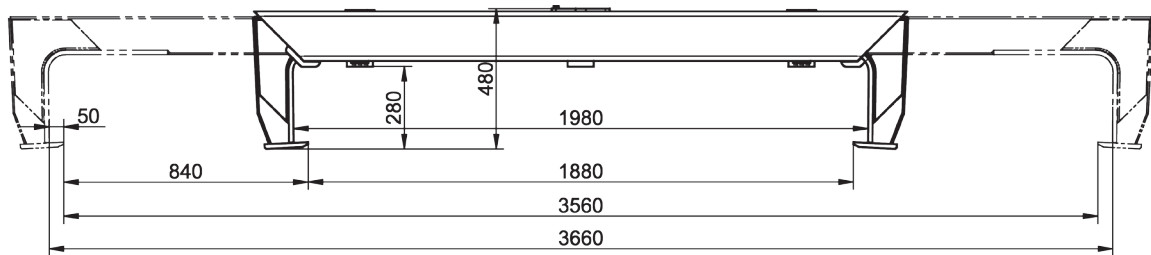

This new gripper has an extremely **large, hydraulic** and absolutely **synchronal adjustment range of 1680 mm!**

Even large plates can be gripped securely and trouble-free.

Integrated non-return valves guarantee a secure retention of loads and thus a safe operation with the tool. In combination with the proven **KINSHOFER**-rotator the steel plates can be easily and securely handled and precisely positioned.

TECHNICAL DATA:

Operating pressure:	240 - 320 bar
Pump capacity:	25-75 l/min
Self weight:	464 kg
Closing force:	30 kN
Load capacity:	2500 kg

More special and custom solutions can be found on our website under „Downloads“, „Products“ or the „Product News Archive“. You also have the possibility to apply for our newsletter on our website under „Service“.