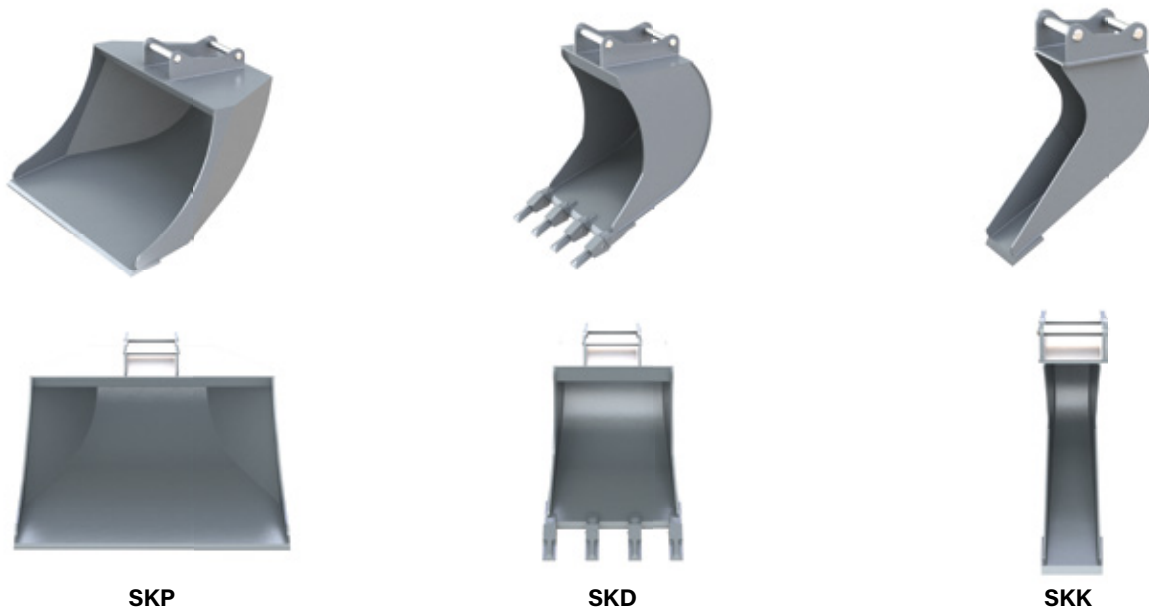

The Bucket Set KIT consists of a SKP grading bucket, a SKD general bucket and a SKK cable bucket. The single buckets are ideal for the use with a tiltrotator due to their design.

- ▷ **Low self-weight.**
- ▷ **Different adapters** available.
- ▷ **Bucket Set with adapter system L-Lock, Oilquick or Verachtert** available without surcharge.
- ▷ **Durable** due to robust construction and use of highly resistant wearout steel 400HB.

Package consists of: grading bucket, general bucket incl. teeth, cable bucket, adapter

Note: adapters from other manufacturers or buckets without adapter on request

Pictures

The Bucket Set KIT consists of a SKP grading bucket, a SKD general bucket and a SKK cable bucket. The single buckets are ideal for the use with a tiltrotator due to their design.