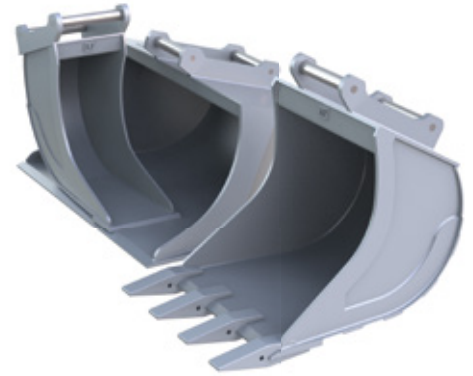

The Bucket Set KIT consists of a SKP grading bucket, a SKD general bucket and a SKK cable bucket. The single buckets are ideal for the use with a tiltrotator due to their design.

- ▷ **Low self-weight.**
- ▷ **Different adapters** available.
- ▷ **Bucket Set with adapter system L-Lock, Oilquick or Verachtert** available **without surcharge.**
- ▷ **Durable** due to robust construction and use of highly resistant wearout steel 400HB.