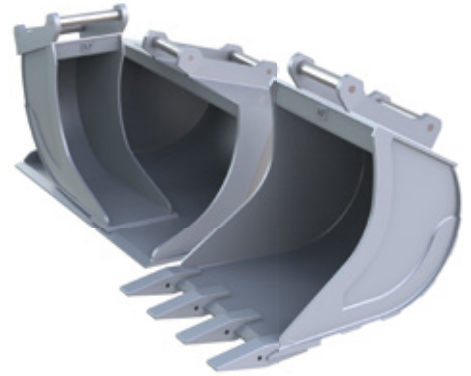

The Bucket Set KIT consists of a SKP grading bucket, a SKD general bucket and a SKK cable bucket. The single buckets are ideal for the use with a tiltrotator due to their design.

- ▷ **Low self-weight.**
- ▷ **Different adapters** available.
- ▷ **Bucket Set with adapter system L-Lock, Oilquick or Verachtert** available without surcharge.
- ▷ **Durable** due to robust construction and use of highly resistant wearout steel 400HB.

Package consists of: grading bucket, general bucket incl. teeth, cable bucket, adapter

Note: adapters from other manufacturers or buckets without adapter on request

Pictures

The Bucket Set KIT consists of a SKP grading bucket, a SKD general bucket and a SKK cable bucket. The single buckets are ideal for the use with a tiltrotator due to their design.